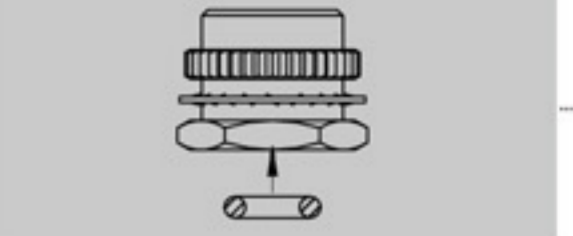

∅ 12.2

6 mm max

21A 14V DC

FEATURES

\* Watertight boot (W-72) is optional for lever #1 (refer page 85).

FUNCTION

TERMINAL

- 0 1 .250" SQ
- 0 4 SAE SQ
- 0 5 SO
- 0 6 SC M3
- 0 7 SC M4
- 0 8 SC 6-32UNC
- 1 1 WIRE
- 1 3 .187" SQ

TERMINAL POSITION OF A,F,N,S,R,Q FUNCTIONS

WATER SEALED

Y R13-438 for SQ(01),SAE SQ(04) wire(11) terminal

W Spring Washer

P ON/OFF Face Plate

Q HI/LO Face Plate

R Knurl Nut

H Hex Nut