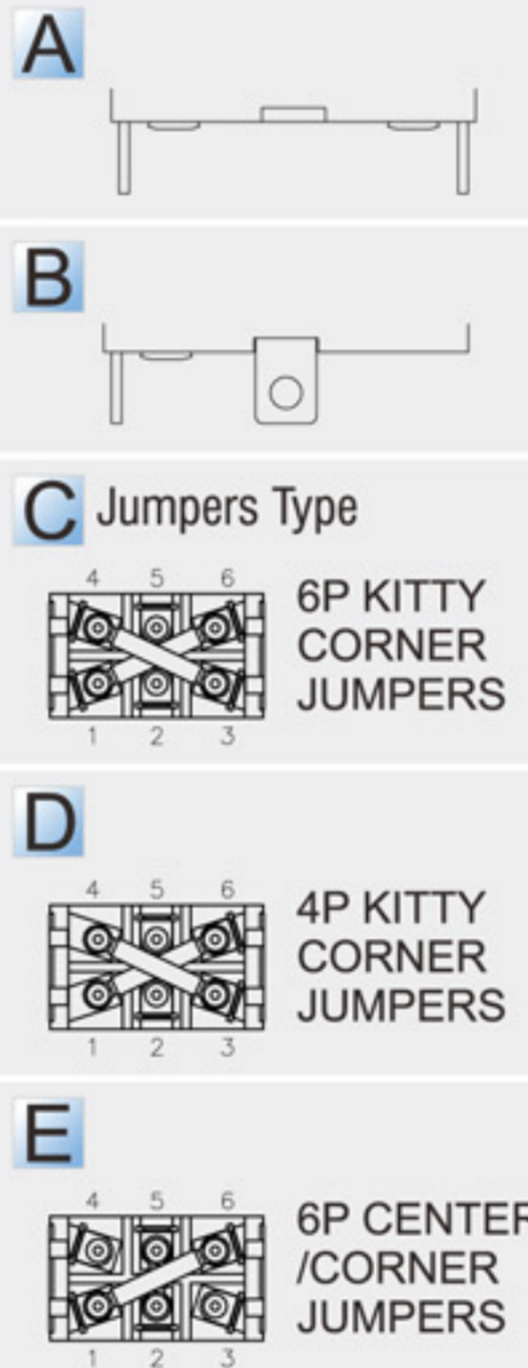

∅ 12.2

6 mm max

21A 14V DC

FEATURES

\* Watertight boot (W-72) is optional for lever #1 (refer page 85).

FUNCTION

TERMINAL

- 0 1 .250" SQ
- 0 4 SAE SQ
- 0 5 SO
- 0 6 SC M3
- 0 7 SC M4
- 0 8 SC 6-32UNC
- 1 1 WIRE
- 1 3 .187" SQ

TERMINAL POSITION OF A,F,N,S,R,Q FUNCTIONS

WATER SEALED

Y R13-438 for SQ(01),SAE SQ(04) wire(11) terminal

W Spring Washer

P ON/OFF Face Plate

Q HI/LO Face Plate

R Knurl Nut

H Hex Nut

K Black Knurl Nut

M Black Hex Nut

N Locating Ring

O O Ring

▶ Inside switch

L Locker Washer

T Rubber Boot(W-72)

U Body PVC-Coating

LEVER

1 Standard Type

4 Short Type

2 Ball Type

5 80M Paddle

3 Long Type

6 Flat Plastic