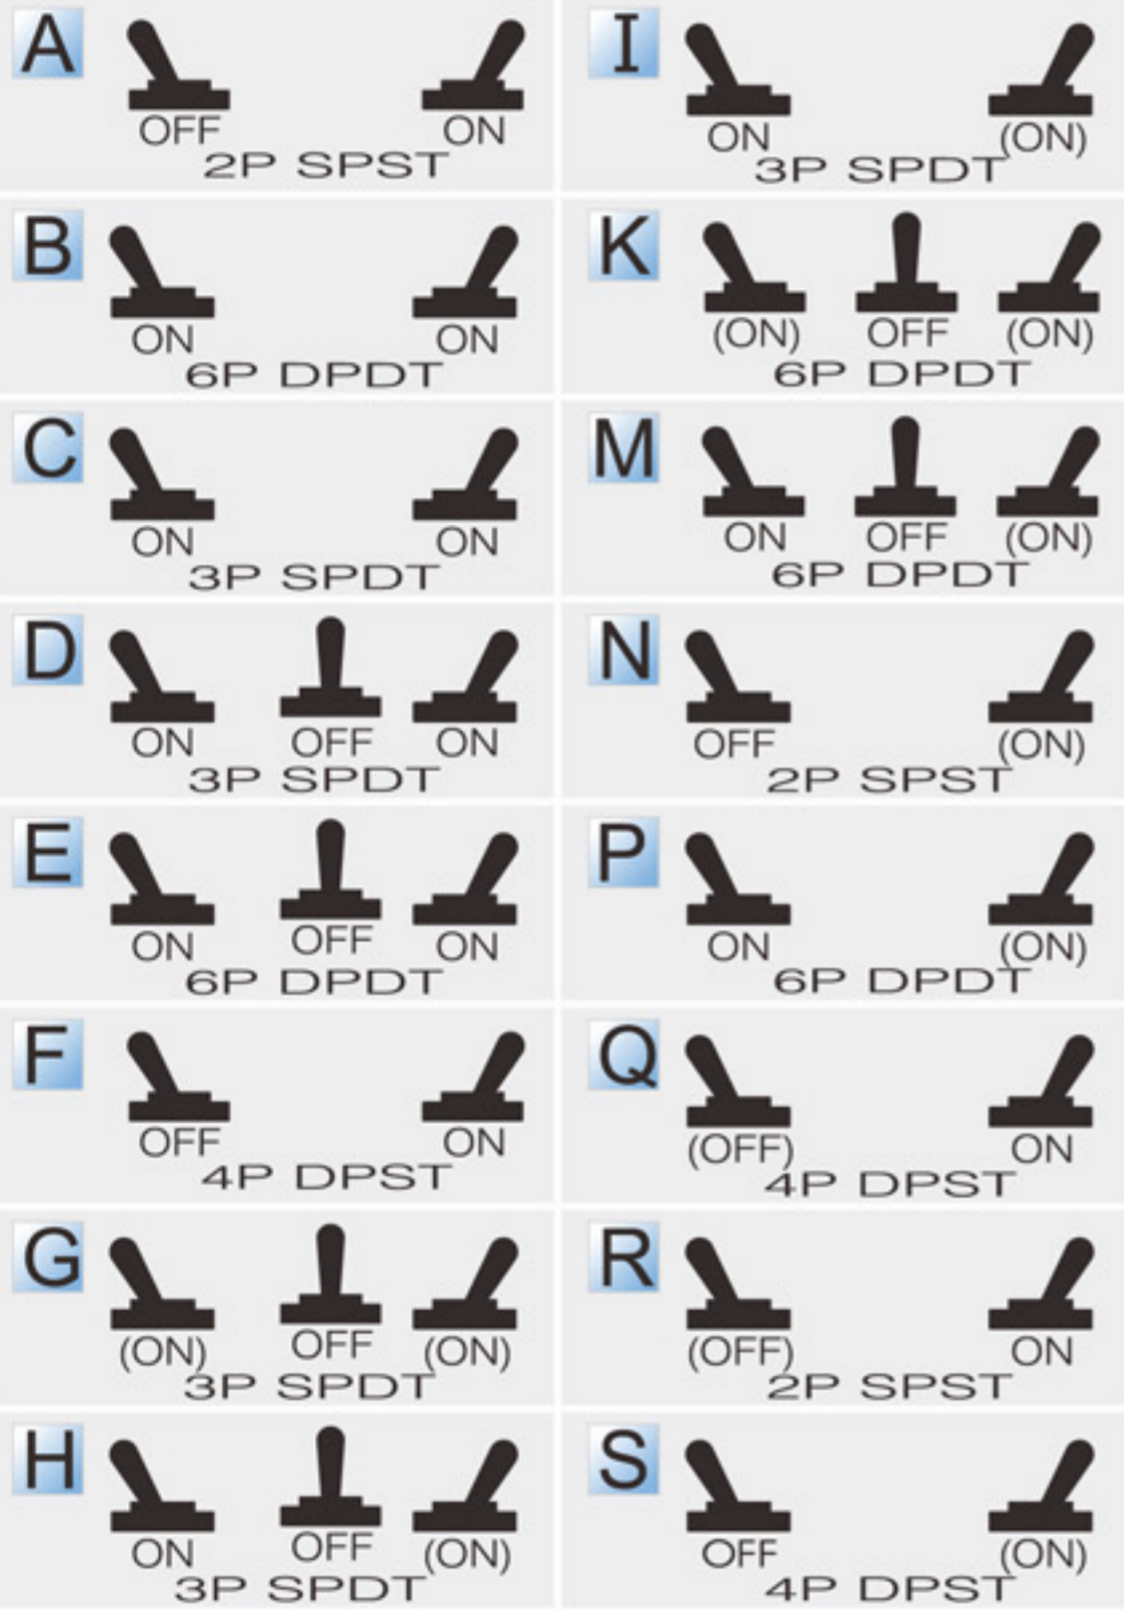

∅ 12.2

6 mm max

21A 14V DC

FEATURES

\* Watertight boot (W-72) is optional for lever #1 (refer page 85).

FUNCTION

TERMINAL

- 0 1 .250" SQ
- 0 4 SAE SQ
- 0 5 SO
- 0 6 SC M3
- 0 7 SC M4
- 0 8 SC 6-32UNC
- 1 1 WIRE
- 1 3 .187" SQ

TERMINAL POSITION OF A,F,N,S,R,Q FUNCTIONS

WATER SEALED

Y R13-438 for SQ(01),SAE SQ(04) wire(11) terminal

W Spring Washer

P ON/OFF Face Plate

Q HI/LO Face Plate

R Knurl Nut

H Hex Nut

K Black Knurl Nut

M Black Hex Nut

N Locating Ring

O O Ring

▶ Inside switch

L Locker Washer

T Rubber Boot(W-72)

U Body PVC-Coating

LEVER

1 Standard Type

4 Short Type

2 Ball Type

5 80M Paddle

3 Long Type

6 Flat Plastic